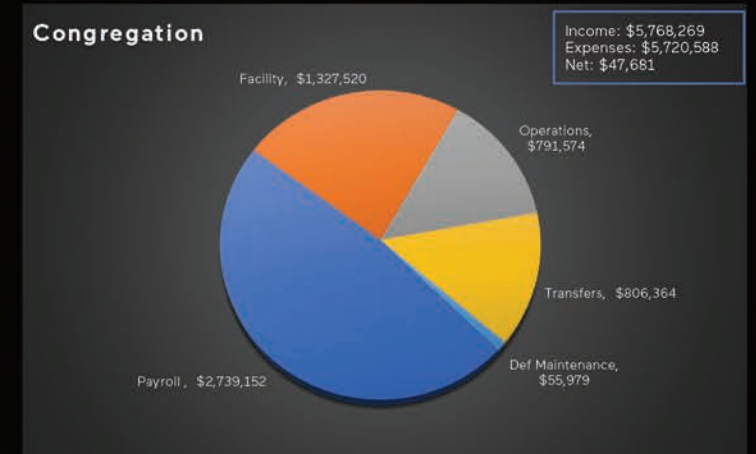

CONGREGATION INCOME & EXPENSES