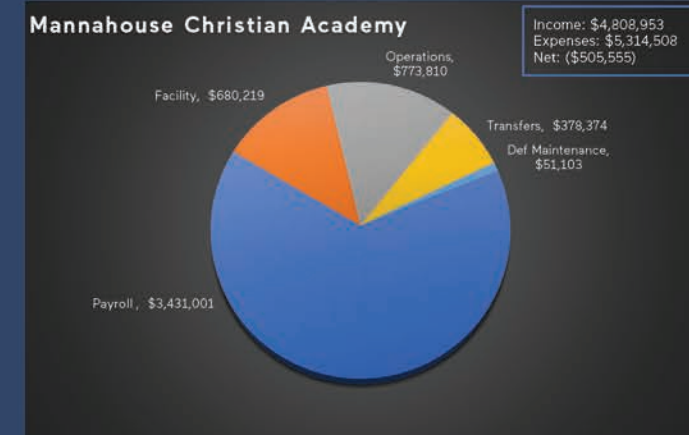

MCA INCOME CHART