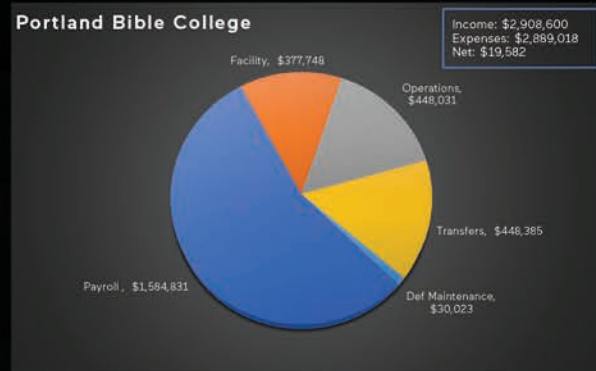

GLOBAL GIVING

- \$600,000+ TO MISSIONARIES
- \$48,000+ TO STORM TEAMS
- \$67,000+ TOWARD CHURCH PLANTING
- \$14,000+ TOWARD DISASTER RELIEF (TURKEY/SYRIA, MAUI, ISRAEL/PALESTINE).
- \$240,000+ TOWARD GENERAL GLOBAL EFFORTS
- TOTAL: \$969,000**

STUDENTS TRAINED AT PBC THIS YEAR

TOTAL: 1820 STUDENTS SERVED BY PBC IN 2024!

PBC INCOME CHART

PBCACCESS.COM

Get the biblical education you desire without going to seminary. At pbcaccess.com, you can get Portland Bible College's full catalog of courses available online at a fraction of their traditional cost. Select the course of your course or subscribe to a Course Bundle for even more savings.