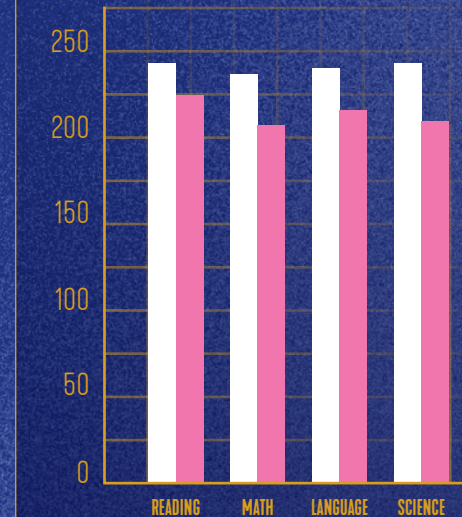

MCA ACADEMIC ACHIEVEMENT

-VS.-

NATIONAL AVERAGE

MCA STUDENTS ACROSS TYPICALLY SCORE 1.5 TO 2 GRADES HIGHER THAN THEIR PUBLIC-SCHOOL PEERS IN NATIONAL ASSESSMENTS.

MCA NATIONAL AVERAGE